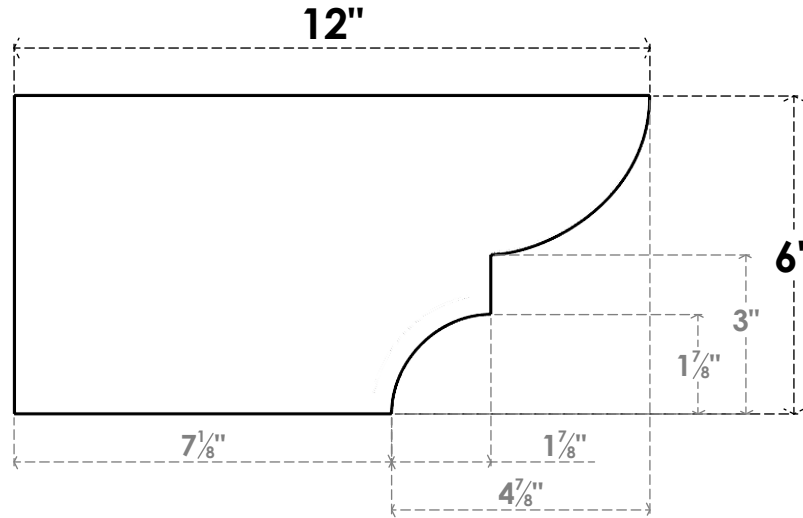

# ITEM NUMBER: RFTURO060X06000X12000X006RID00RCPR

6"W X 6"H X 12"L TIMBERTHANE ROUGH CEDAR RIDGEWOOD FAUX WOOD OPEN RAFTER TAIL, 6" END, PRIMED TAN

**SIDE PROFILE**

**FRONT PROFILE**

**ISOMETRIC**

GENERATED DATE : 03/02/2023