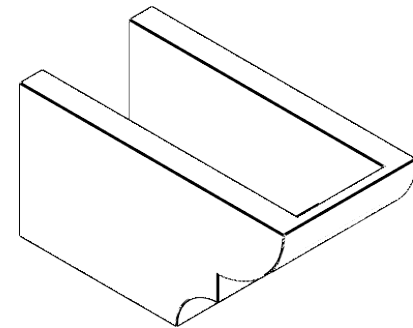

# ITEM NUMBER: RFTURO060X06000X12000X006RID00RCPR

6"W X 6"H X 12"L TIMBERTHANE ROUGH CEDAR RIDGEWOOD FAUX WOOD OPEN RAFTER TAIL, 6" END, PRIMED TAN

**SIDE PROFILE**

**FRONT PROFILE**

**ISOMETRIC**

GENERATED DATE : 03/02/2023

EKENA MILLWORK  
2300 WEST MAIN ST.  
CLARKSVILLE, TX 75426  
TOLL FREE: 866-607-0453  
WWW.EKENAMILLWORK.COM

**NOTES**

1. INSTALLATION TO BE COMPLETED IN ACCORDANCE WITH MANUFACTURER'S SPECIFICATIONS.
2. DRAWING MAY NOT BE TO SCALE
3. THIS DRAWING IS INTENDED FOR DESIGN AND PLANNING PURPOSES ONLY.
4. ALL INFORMATION CONTAINED HEREIN WAS CURRENT AT THE TIME OF DEVELOPMENT BUT MUST BE REVIEWED AND APPROVED BY THE PRODUCT MANUFACTURER TO BE CONSIDERED ACCURATE.
5. TIMBERTHANE ARCHITECTURAL PRODUCTS ARE MADE FROM HIGH DENSITY URETHANE AND COME FACTORY PRIMED