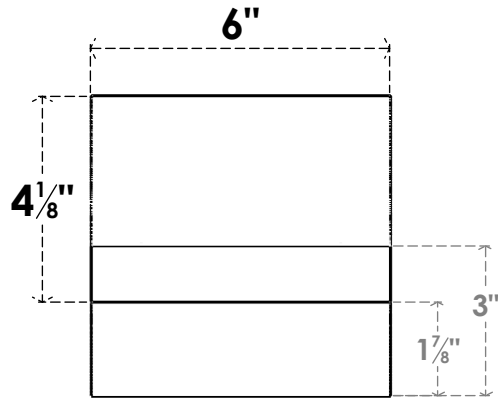

# ITEM NUMBER: RFTURO060X06000X12000X006RID00RCPR

6"W X 6"H X 12"L TIMBERTHANE ROUGH CEDAR RIDGEWOOD FAUX WOOD OPEN RAFTER TAIL, 6" END, PRIMED TAN

**SIDE PROFILE**

**FRONT PROFILE**

**ISOMETRIC**

GENERATED DATE : 03/02/2023